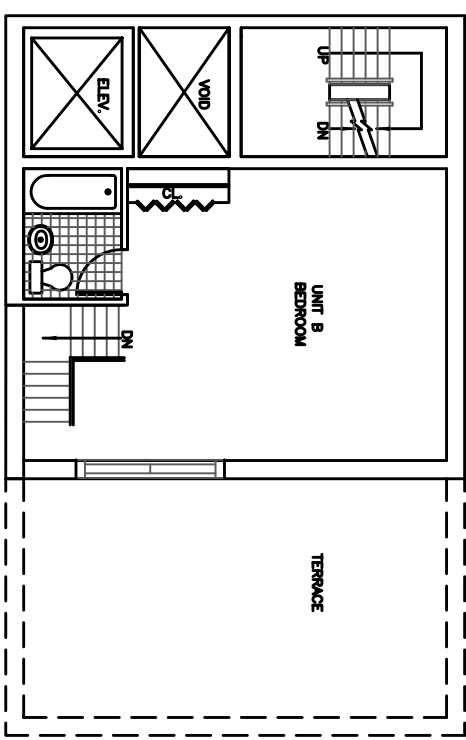

**UNIT B**  
**167 EAST 86TH STREET, PENTHOUSE LOWER LEVEL**

0 6' 12' 24'

1"

**UNIT B**  
**167 EAST 86TH STREET, PENTHOUSE UPPER LEVEL**

0 6' 12' 24'

1"

KEY PLAN